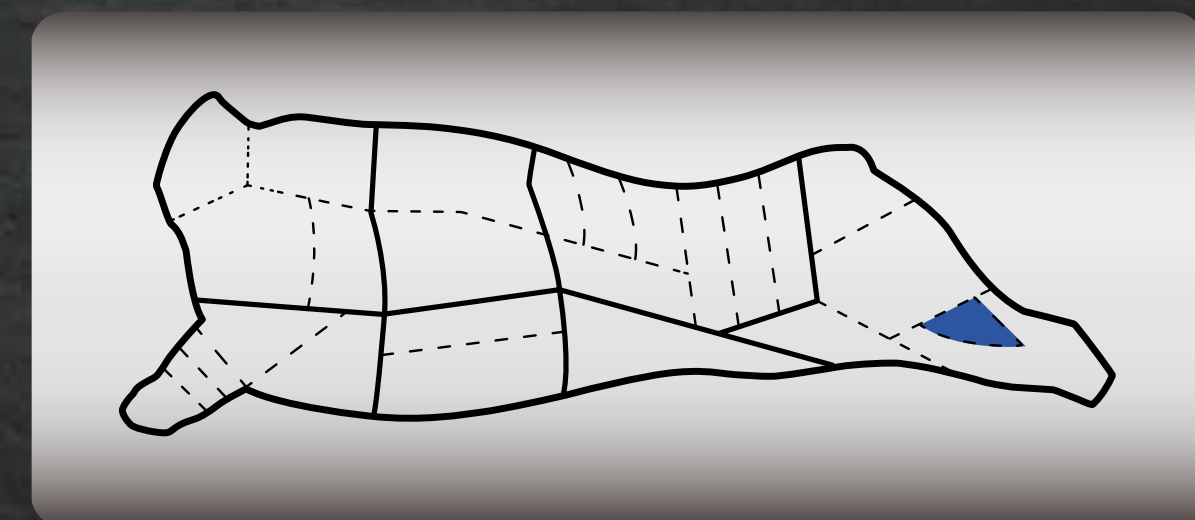

MIX SHIN SHANK - SHIN SHANK MIX - 中國混剪

ALWAYS  
THE BEST  
ARGENTINE  
BEEF

工厂注册代码  
249 || 1970

TORTUGUITA  
HEEL MUSCLE  
龟腱

MIX SHIN SHANK - SHIN SHANK MIX - 中國混剪

ALWAYS  
THE BEST  
ARGENTINE  
BEEF

C A R N E S  
**VIREYES**